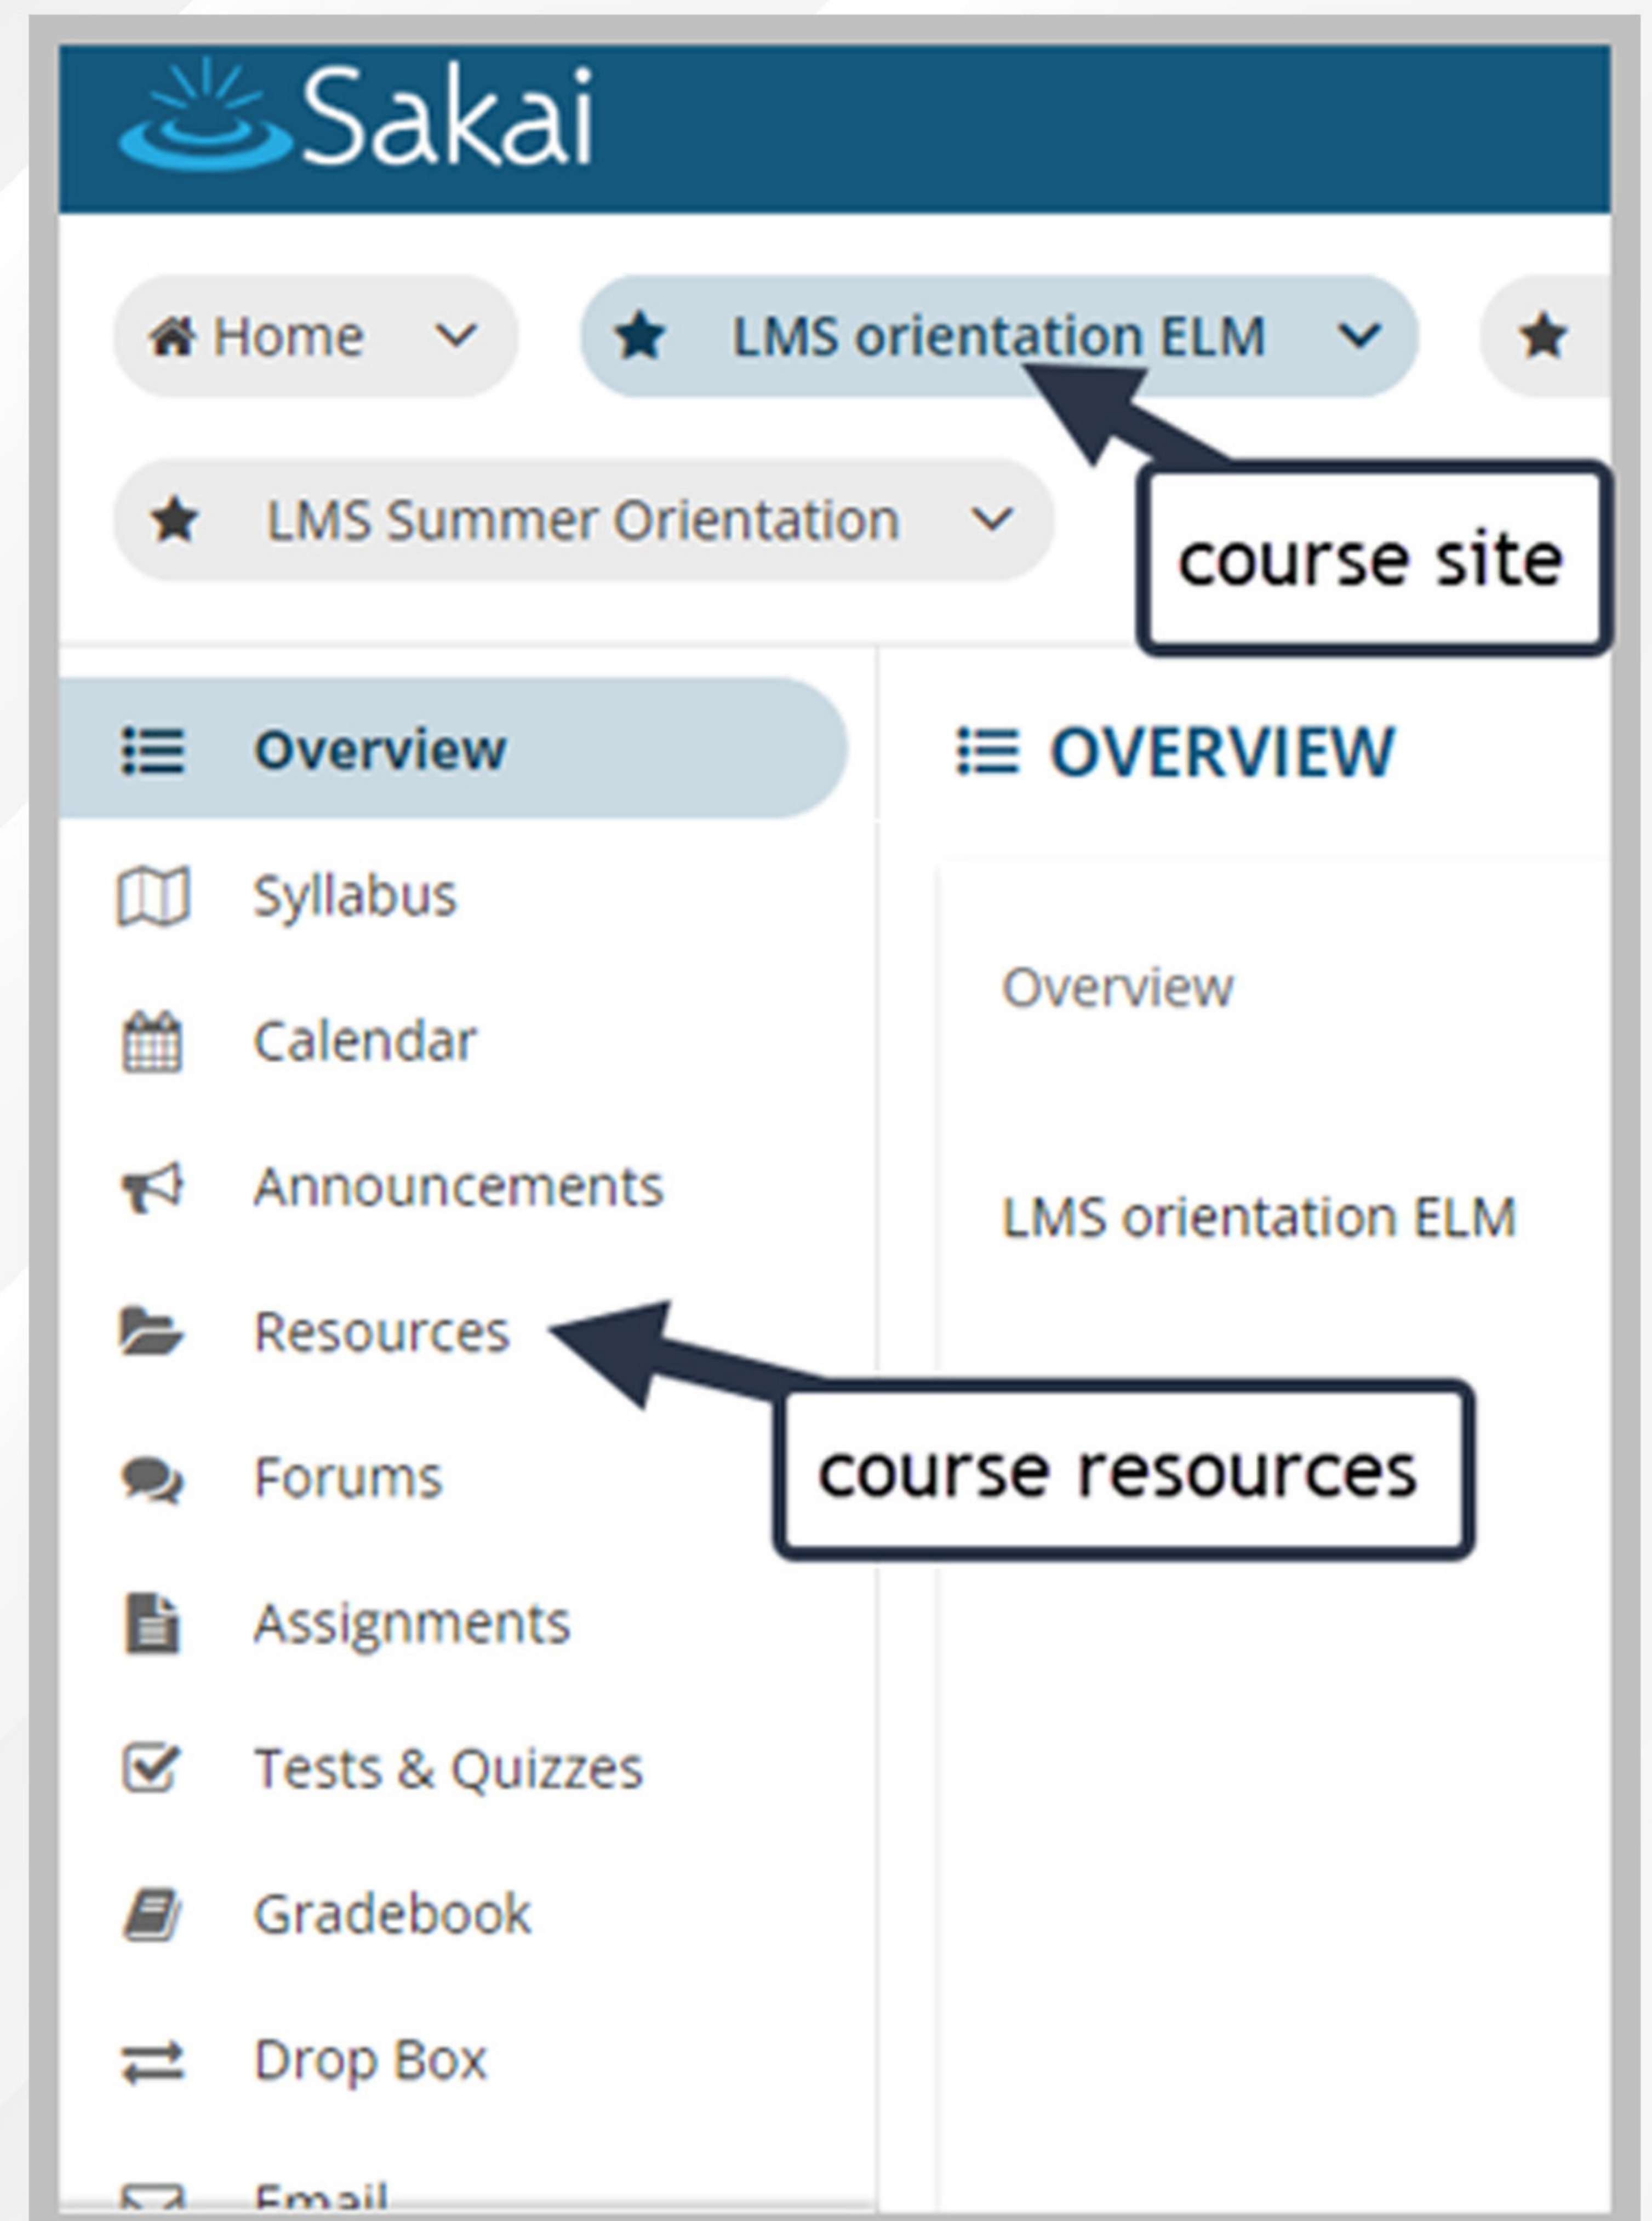

COURSE SITE RESOURCES AVAILABILITY

If your students are unable to view the resources shared in LMS resource folder, make sure that the resources are shared in course site's resources and not your homepage resources.

Resources can be shared with students enrolled in course site through resource folder available on left hand side of LMS site.