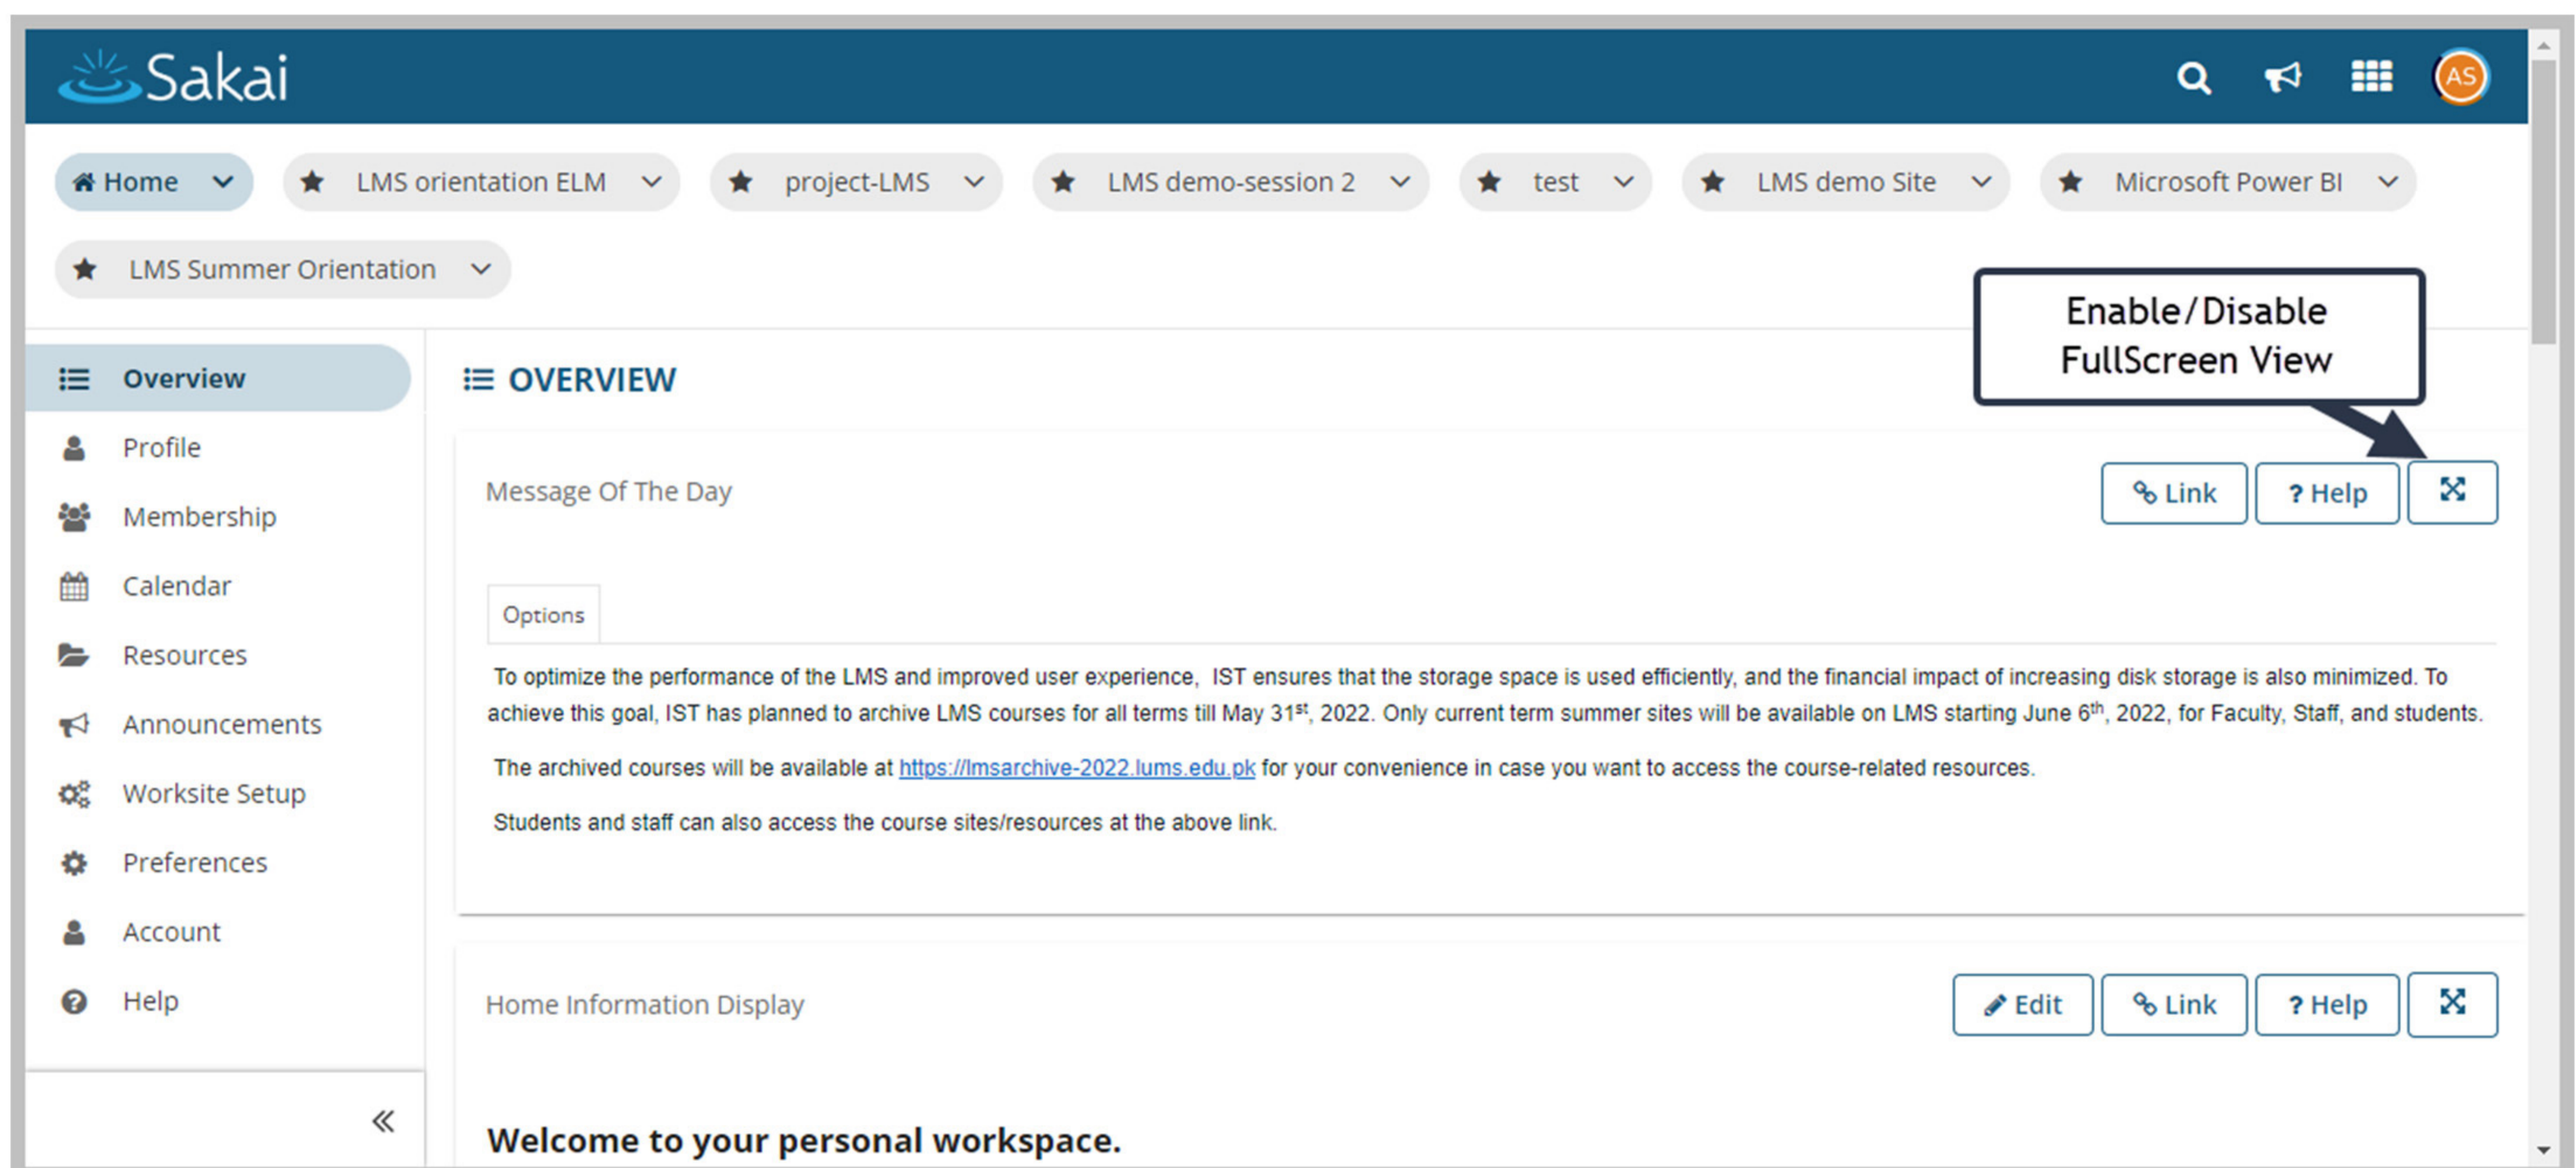

LUMS

A Not-for-Profit University

LEARNING MANAGEMENT SYSTEM (LMS)

 USER'S GUIDE

LMS FULL SCREEN VIEW

You can enable and disable the Full screen view on LMS by clicking on the icon  available on LMS main screens.